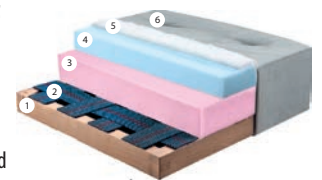

Sleeping area
230x140cm