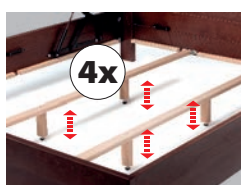

EASY LEVELING - perfectly straight