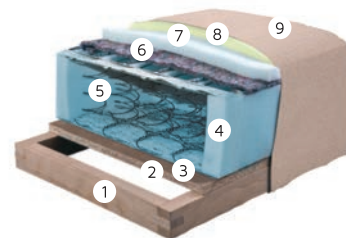

Bedding box
Sleeping area
208x132 cm

VENECIA SOFA BED

230 x 106 x 78 cm

Seat's cross-cut

- 1 Beech frame
- 2 Chipboard
- 3 Raw textile
- 4 Vertical strenghtening
- 5 Bonnell springs
- 6 Felt
- 7 PU foam
- 8 PU foam
- 9 Upholstery cloth