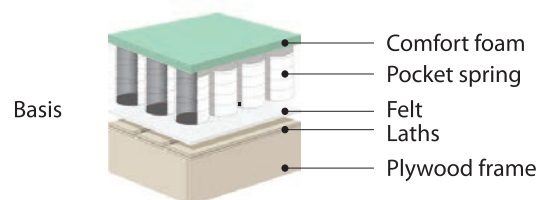

1 Boxspring base 24 cm with pocket spring units, legs 15 cm.

SAWANA

Bed composition:

Ronda

2 Boxspring base 30 cm with pocket spring units, legs 10 cm or 5 cm.

SAWANA

Bed composition:

Leon