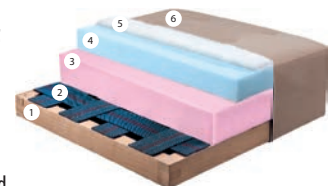

Sleeping area
230x140cm

Lolita tabouret
90x60x43cm

CORNER SET LOLITA LUX

290x245x85cm

Seat's cross-cut

- 1 Beech frame
- 2 Elastic PES band
- 3 Firm foam spec. weight 40 kg/m³ -7 cm
- 4 PU foam spec. weight 25 kg/m³ -5 cm
- 5 Polyester fiber spec. weight 100 g/m²
- 6 Upholstery cloth