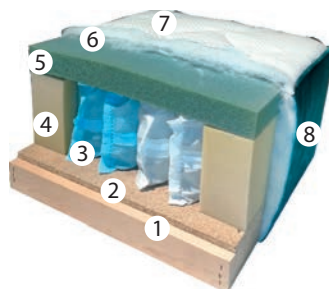

- 1 Beech frame
- 2 Chipboard thickness 10mm.
- 3 Pocket spring core - 7 yones.
- 4 Side reinforcements made of polyurethane foam spec. weight 35 kg/m³ - thickness 7 cm
- 5 Polyurethane foam spec. weight 35 kg / m³ - thickness 4 cm
- 6 Polyurethane fiber spec. weight 200 g / m²
- 7 Mattress canvas
- 8 Upholstery cloth