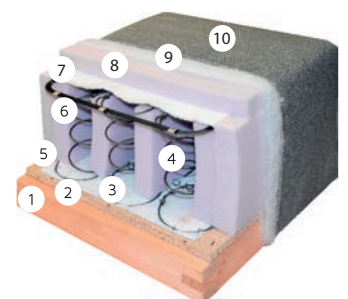

Sliping area:
230 x 140 cm

Decorative pillows Moon
40 x 40 cm

CORNER SET MODENA

226 x 165 x 74 cm

Bedding box
Sleeping area:
210x140 cm

Tabouret
70x50x46 cm

- 1 Beech frame
- 2 Chipboard 10mm
- 3 Raw textile
- 4 Bonnell springs 14cm
- 5 Sides vertical strenghtening
- 6 Inner vertical strenghtening
- 7 Raw textile
- 8 PU foam
- 9 PES fiber
- 10 Upholstery cloth