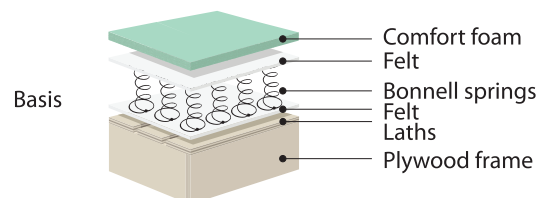

Bed composition: