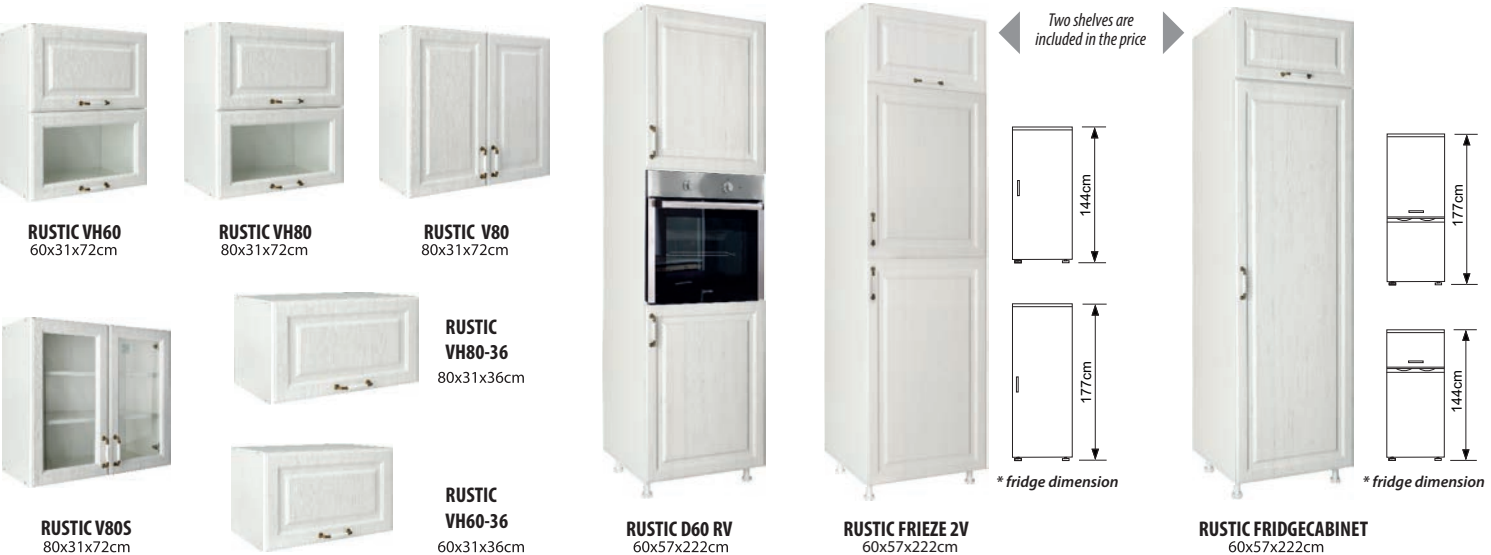

RUSTIC V20 20x29x72cm   **RUSTIC V30** 30x31x72cm   **RUSTIC V40** 40x31x72cm   **RUSTIC V45** 45x31x72cm   **RUSTIC VA50** 50x31x57 cm   **RUSTIC V60** 60x31x72cm   **RUSTIC VA60-68** 60x31x68cm   **RUSTIC VA60** 60x31x57cm   **RUSTIC VU60** 60/31x60/31x72cm

MDF
PVC folija/PVC foil
MDF

Fronts of MDF
Italian vacuum technology.

Handle Rustic
wood-metal
with quality finish

Titus+
SLOW MOTION
Slow motion hinge

55 cm
Dubina korpusa donjih elemenata
Corps depth of lower elements

18 mm
Univer Chipboard

19 mm
Rustic

R
Rustik
Ručica Handle

SLOW CLOSING
Oprema Equipment

Nogari
Stands

PLANA BOX
Fioka Drawer

38 mm
Radna ploča
Worktop

60 N Gas
Oprema Equipment

30kg
Teleskop fioke
Telescopic

Slow motion
Zatvaranje
Closing