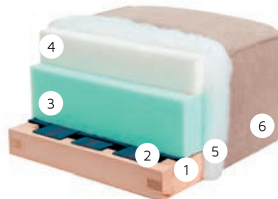

RICCARDA TRIPLE SETS

Wood beech
Chipboard, fibreboard
CONSTRUCTION

Seat polyurethane
foam

Seat's cross-cut:

1. Beech frame
2. Elastic PE strip
3. Polyurethane foam with specific weight of 25 kg/m³-10 cm
4. Polyurethane highly elastic HR foam with specific weight of 35 kg/m³-6 cm
5. Polyester fiber specific weight of 200 g/m²
6. Upholstery cloth