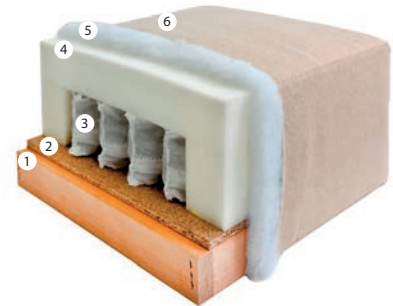

Seat's cross-cut:

- 1 Beech frame
- 2 Chipboard thickness 10 mm
- 3 Pocket spring core 8 cm
- 4 Polyurethane highly elastic foam with specific weight of 28 kg/m³-6 cm
- 5 Polyester fiber specific weight of 100 g/m²
- 6 Upholstery cloth