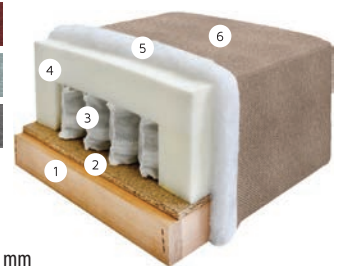

PERLA SOFA BED

236 x 98 x 78 cm