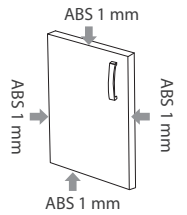

STANDARD 200

Four side edge banding of front doors