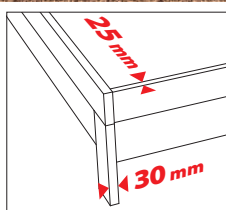

THE BED MADE OF BEECH WOOD

The bed made of beech wood with latoflex base in metal frame and the space for bedding.

DOUBLE BED
207x167,6x85 cm

SINGLE BED
207x97,6x85 cm

The central support, apart from making a bed, is also useful for the better organization of the space in the storage box.