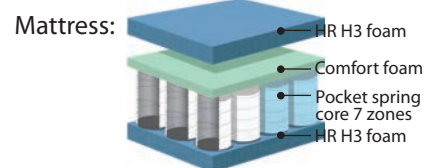

Ankona 2

SAWANA

120x200 cm

140x200cm

160x200cm

180x200cm

QUEBEC

140x200cm

160x200cm

180x200cm