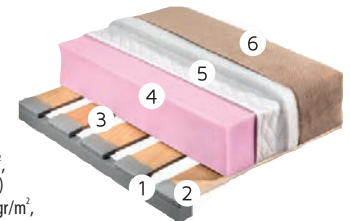

Sofa 160x110x90 cm
Loveseat 124x110x90 cm
Armchair 84x110x90 cm

Sleeping area: 196x160 cm

Sleeping area: 196x124 cm

Sleeping area: 196x84 cm

Loveseat
Bedding box

Sofa
Bedding box

- 1 Steel frame
- 2 Rubberized support made of LATOFLEX laths
- 3 LATOFLEX laths are made of seven-layer laminated birch tree
- 4 Polyurethane foam with specific weight of 25 kg/m³ - 10 cm
- 5 The mattress cover (span-bond 60 gr/m², polyester 30 gr/m², span-bond 12 gr/m²)
- 6 Removable cover (fabric, polyester 300 gr/m², span-bond 30 gr/m²)