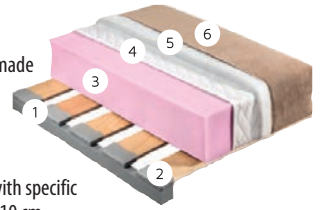

DOLCE VITA

320x163x103 cm

Steel construction
Latoflex

Seat's cross-cut

- 1 Steel frame
- 2 Rubberized support made of LATOFLEX laths
- 3 LATOFLEX laths are made of seven-layer laminated birch tree
- 4 Polyurethane foam with specific weight of 25 kg/m³ - 10 cm
- 5 The mattress cover (span-bond 60 gr/m², polyester 30 gr/m², span-bond 12 gr/m²)
- 6 Removable cover (fabric, polyester 300 gr/m², span-bond 30 gr/m²)