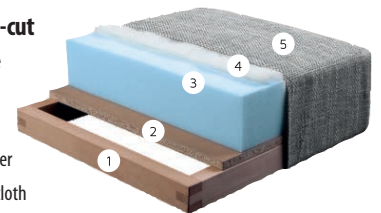

Sleeping area
200x98 cm
190x132 cm

WINNER

254x100x72cm

upholstery cloth
artificial leather

Seat's cross-cut

- 1 Beech frame
- 2 Chipboard
- 3 PU foam
- 4 Polyester fiber
- 5 Upholstery cloth

Bedding box
Sleeping area
210x150cm