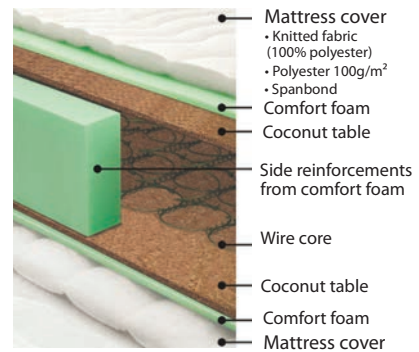

3 Boxspring base 30 cm with bonnell spring units, legs 10 cm or 5 cm

SAWANA

Bed composition:

Komfort Height 22 cm

80x190, 80x200, 90x200, 90x190, 140x200,
160x200, 160x190, 180x200cm

Spa new Height 24 cm

80x190, 80x200, 90x200, 90x190, 100x200,
120x200, 140x200, 140x190, 150x200,
160x200, 160x190, 180x200, 180x190cm