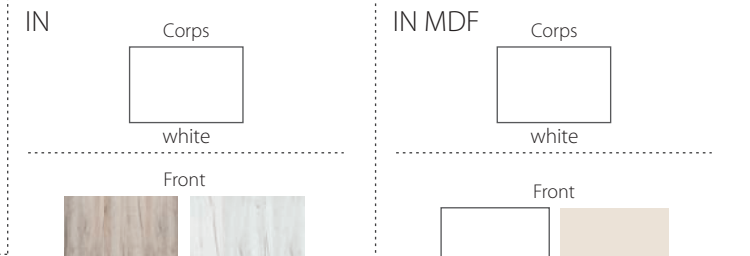

IN KITCHEN WITH COUNTER