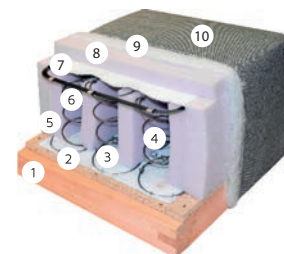

Bedding box
Sleeping area
150x202 cm

HARFA SOFA

225 x 97 x 80 cm

Seat's cross-cut

- 1. Steel frame
- 2. Chipboard thickness 10 mm
- 3. Filc spec. weigh 300 g / m²
- 4. Bonell spring
- 5. Filc spec. weigh 800 gr/m²
- 6. Side reinforcements made of polyurethane foam
- 7. Polyurethane foam spec. weight 25 kg / m³ thickness 3 cm
- 8. Polyurethane fiber specific. weight 300 g / m² thickness 3 cm
- 9. Upholstery cloth