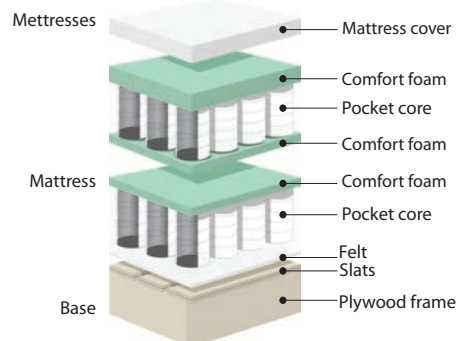

Riga

R 14/E 15
R 36/E 95

Bed composition :

SANDRA 2

Bed composition:

VEGA

Bed composition:

Luna

SAWANA

140x200
160x200
180x200

QUEBEC

140x200
160x200
180x200