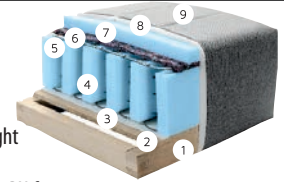

CORNER SET NINA

280x205x80cm

Seat's cross-cut

1. 1 Beech frame
2. 2 Chipboard 10 mm
3. 3 Raw textile spec. weight 400 gr/m³
4. 4 Vertical strenghtening PU foam
5. 5 Bonnell springs
6. 6 Felt spec. weight 900 gr/m³
7. 7 PU foam spec. weight 25 kg/m³ - 3 cm
8. 8 PU foam spec. weight 25 kg/m³ - 1 cm
9. 9 Upholstery cloth

CORNER SET LOLITA

290x245x85cm

Seat's cross-cut

1. 1 Beech frame
2. 2 Elastic PES band
3. 3 Firm Foam spec. weight 40 kg/m³ -7 cm
4. 4 PU foam spec. weight 25 kg/m³ -5 cm
5. 5 Polyester fiber spec. weight 100 g/m²
6. 6 Upholstery cloth

Sleeping area
230x140cm

Lolita tabouret
90x60x43cm

CORNER SET LOLITA LUX

290x245x85cm

Seat's cross-cut

1. 1 Beech frame
2. 2 Elastic PES band
3. 3 Firm foam spec. weight 40 kg/m³ -7 cm
4. 4 PU foam spec. weight 25 kg/m³ -5 cm
5. 5 Polyester fiber spec. weight 100 g/m²
6. 6 Upholstery cloth

Sleeping area
230x140cm

Lolita LUX tabouret
90x60x43cm