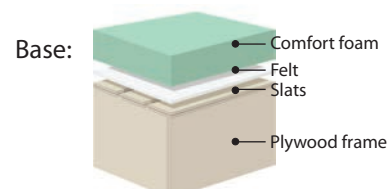

Ankona 2

SAWANA

120x200 cm

140x200cm

160x200cm

180x200cm

QUEBEC

140x200cm

160x200cm

180x200cm