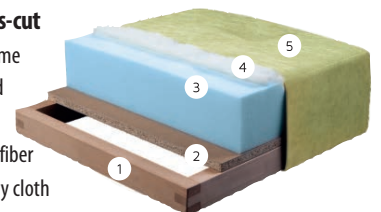

Seat's cross-cut

1. 1 Beech frame
2. 2 Chipboard
3. 3 PU foam
4. 4 Polyester fiber
5. 5 Upholstery cloth

Bedding box
Sleeping area
210x150cm