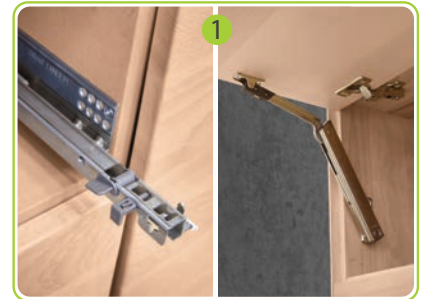

1 Lifetime warranty on BLUM products