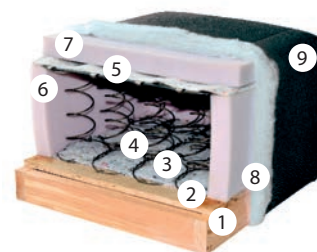

WOODY SOFT LUX

215,5x169x85 cm

WOODY SOFT LUX MEBL

215,5x169x85 cm

Mattress in materials: beige, gray, black and purple

Seat's cross-cut

1. Beech frame
2. Chipboard thickness 10mm
3. Felt (spec. weight 250 gr/m²)
4. Bonnell springs – 14cm
5. Felt (spec. weight 800 gr/m²)
6. Sider reinforcements made of PU foam (spec. weight 25 kg/m³)
7. PU foam (spec. weight 25 kg/m³) – thickness 3cm
8. Polyester fiber (spec. weight 300 gr/m²)
9. Upholstery cloth