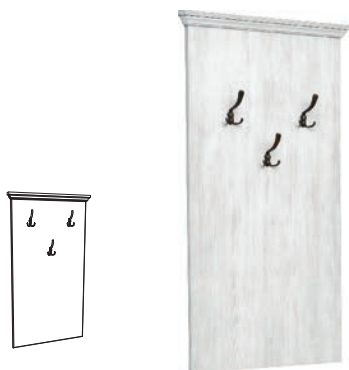

Elegance line 150
149,5 x 40 x 80 cm

lighting optional

White gloss

Nordic oak-sand gloss

RUSTIC HALL UNITS

Rustik wardrobe
66,5x209x40,6cm

Rustik hanger
75x133x5cm

Rustik mirror
75x98x2cm

Rustik cupboard with pillow
75x54x40,6cm

Rustik shoe cabinet
75x98x40,6cm

Fronts of MDF
Italian vacuum technology.

RUSTIC LIVING ROOM

Rustik bookcase
66,5 x 209 x 40,6 cm

Rustik showcase-high
66,5 x 209 x 40,6 cm