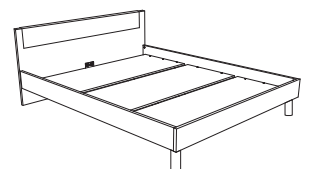

Al trails

GD 180
180x64x220 cm

Al handle

GD 240
240x64x220cm

APM 280
276x64x220 cm

INTRO New Mebl
165x205x75 cm

NOTE: Bed floor is included in the price.

DOUBLE BED PREMIER