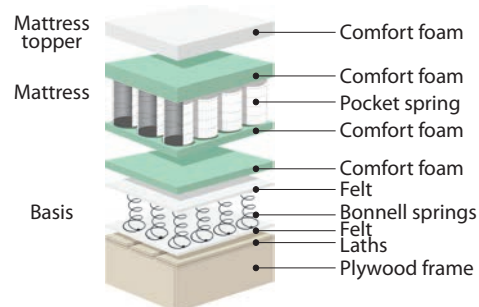

SANDRA 2

Bed composition: