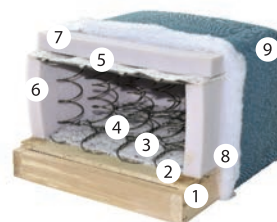

Bedding box
Sleeping area
150x202 cm

HARFA SOFA

225 x 97 x 80 cm

Seat's cross-cut

- 1. Steel frame
- 2. Chipboard thickness 10 mm
- 3. Filc spec. weigh 300 g / m²
- 4. Bonell spring
- 5. Filc spec. weigh 800 gr/m²
- 6. Side reinforcements made of polyurethane foam
- 7. Polyurethane foam spec. weight 25 kg / m³ thickness 3 cm
- 8. Polyurethane fiber specific. weight 300 g / m² thickness 3 cm
- 9. Upholstery cloth