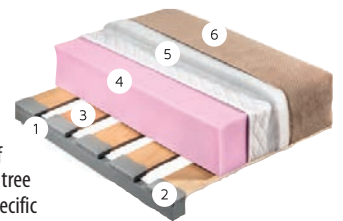

Bedding box
Sleeping area
200 x 145 cm

CANDY SOFA BED

208 x 97 x 103 cm

Seat's cross-cut

- 1 Steel frame
- 2 Rubberized support made of LATOFLEX laths
- 3 LATOFLEX laths are made of even-layer laminated birch tree
- 4 Polyurethane foam with specific weight of 25 kg/m³ - 10 cm
- 5 The mattress cover (span-bond 60 gr/m², polyester 30 gr/m², span-bond 12 gr/m²)
- 6 Removable cover (fabric, polyester 300 gr/m², span-bond 30 gr/m²)