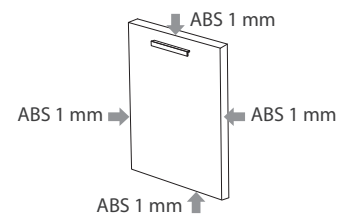

IN D20 pull out wire
20 x 60 x 85 cm

IN D30
30 x 60 x 85 cm

IN D40 K
40 x 60 x 85 cm

IN D40 F
40 x 60 x 85 cm

IN D45 KF
45 x 60 x 85 cm

IN D60
60 x 60 x 85 cm

IN D80
80 x 60 x 85 cm

IN D80 S
80 x 60 x 85 cm

IN DU100
100 x 60 x 85 cm

IN DU 2K
100 / 60 x 100/60 x 85 cm

IN D60 R
60 x 60 x 85 cm

telescopic slides
IN D60 F
60 x 60 x 85 cm

DISHWASHER PANEL with handle

IN MASK 45 x 72
45 x 72 x 1,8 cm

DISHWASHER PANEL

IN MASK 60 x 60
60 x 60 x 1,8 cm

Worktop is an extra order!

DISHWASHER PANEL with handle

IN MASKA 60 x 72
60 x 72 x 1,8 cm

Four side edge banding of front doors
18 mm chipboard, with ABS 1mm.

BLOCK KITCHEN