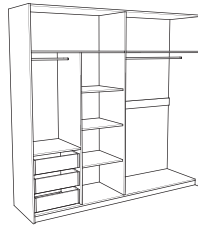

Wardrobes AP 180
179 x 64 x 221,5 cm

Wardrobes AP 180
179 x 64 x 221,5 cm

EASY LEVELING - Leveling the closet floor on 6 points
Below the wardrobe floor legs for easy leveling are installed. This is important for easy and silent door opening, and with the integrated Slow-Motion mechanism, very easy and slow closing.