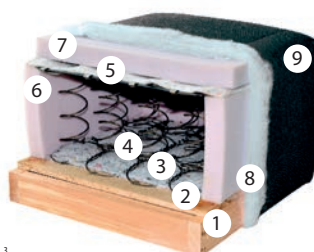

Seat's cross-cut

1. Beech frame
2. Chipboard thickness 10mm
3. Felt (spec. weight 250 gr/m²)
4. Bonnell springs - 14 cm
5. Felt (spec. weight 800 gr/m²)
6. Sider reinforcements made of PU foam (spec. weight 25 kg/m³)
7. PU foam (spec. weight 25 kg/m³) - thickness 3 cm
8. Polyester fiber (spec. weight 300 gr/m²)
9. Upholstery cloth