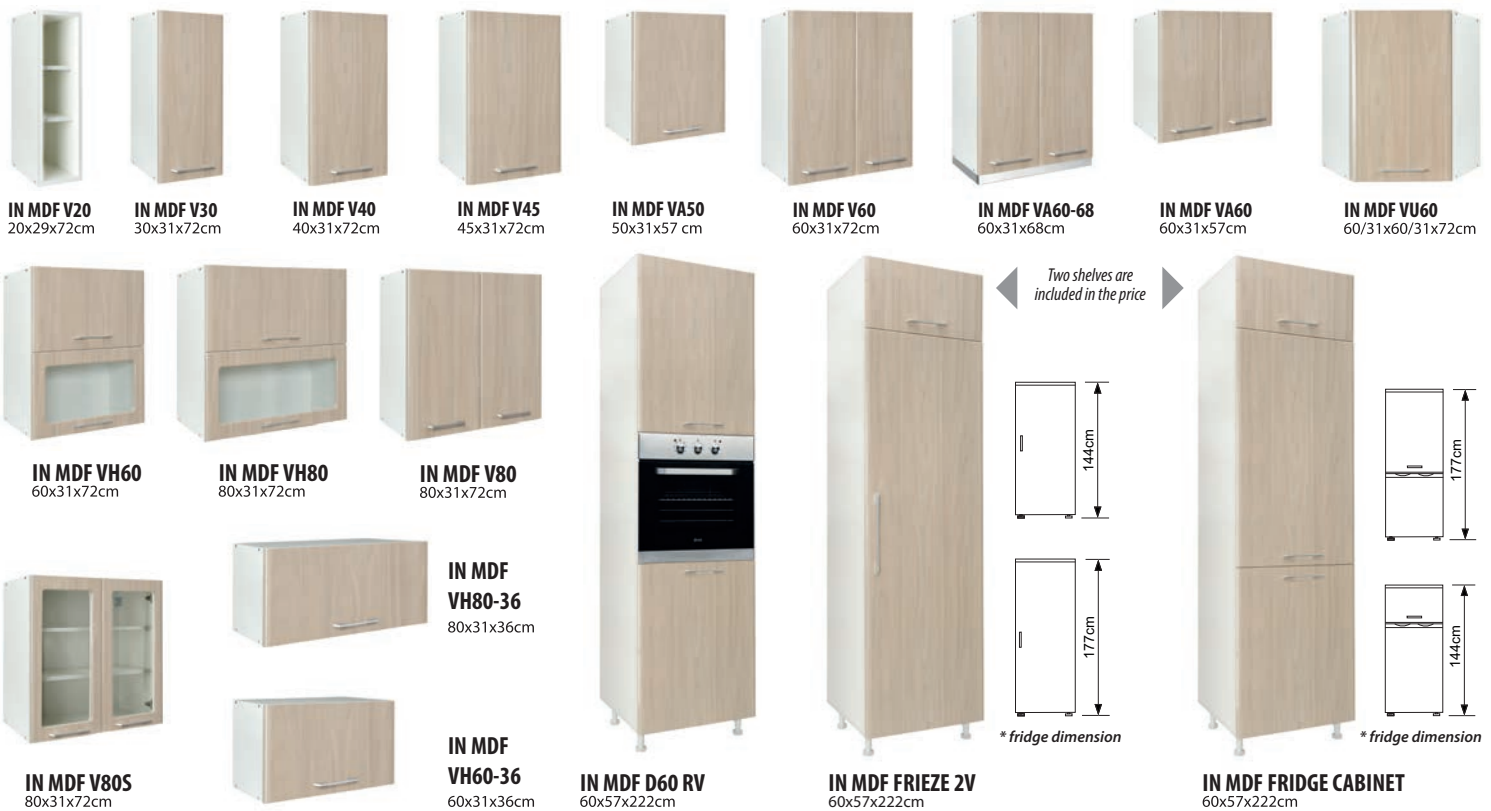

Fronts of MDF
Italian vacuum technology.

Aluminium handle
rd ruzjdesign
handles
MADE IN SLOVENIA

All IN MDF kitchens
are put on PVC stands.

Titus+
SLOW MOTION
Slow motion hinge

55 cm
Dubina korpusa donjih elemenata
Corps depth of lower elements

18 mm
Univer
Chipboard

19 mm
MDF

ABS
0,4 mm
Kant traka
Edge Band

AL
Aluminium
Ručica
Handle

SLOW CLOSING
Oprema
Equipment

Nogari
Stands

PLANA BOX
Fioka
Drawer

38 mm
Radna ploča
Worktop

60 N Gas
Oprema
Equipment

30kg
Teleskop fioka
Telescopic

Slow motion
Zatvaranje
Closing