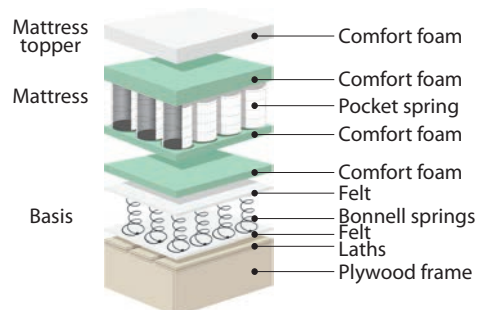

Bed composition :

SANDRA 2

Bed composition:

VEGA

Bed composition:

Luna

SAWANA

140x200
160x200
180x200